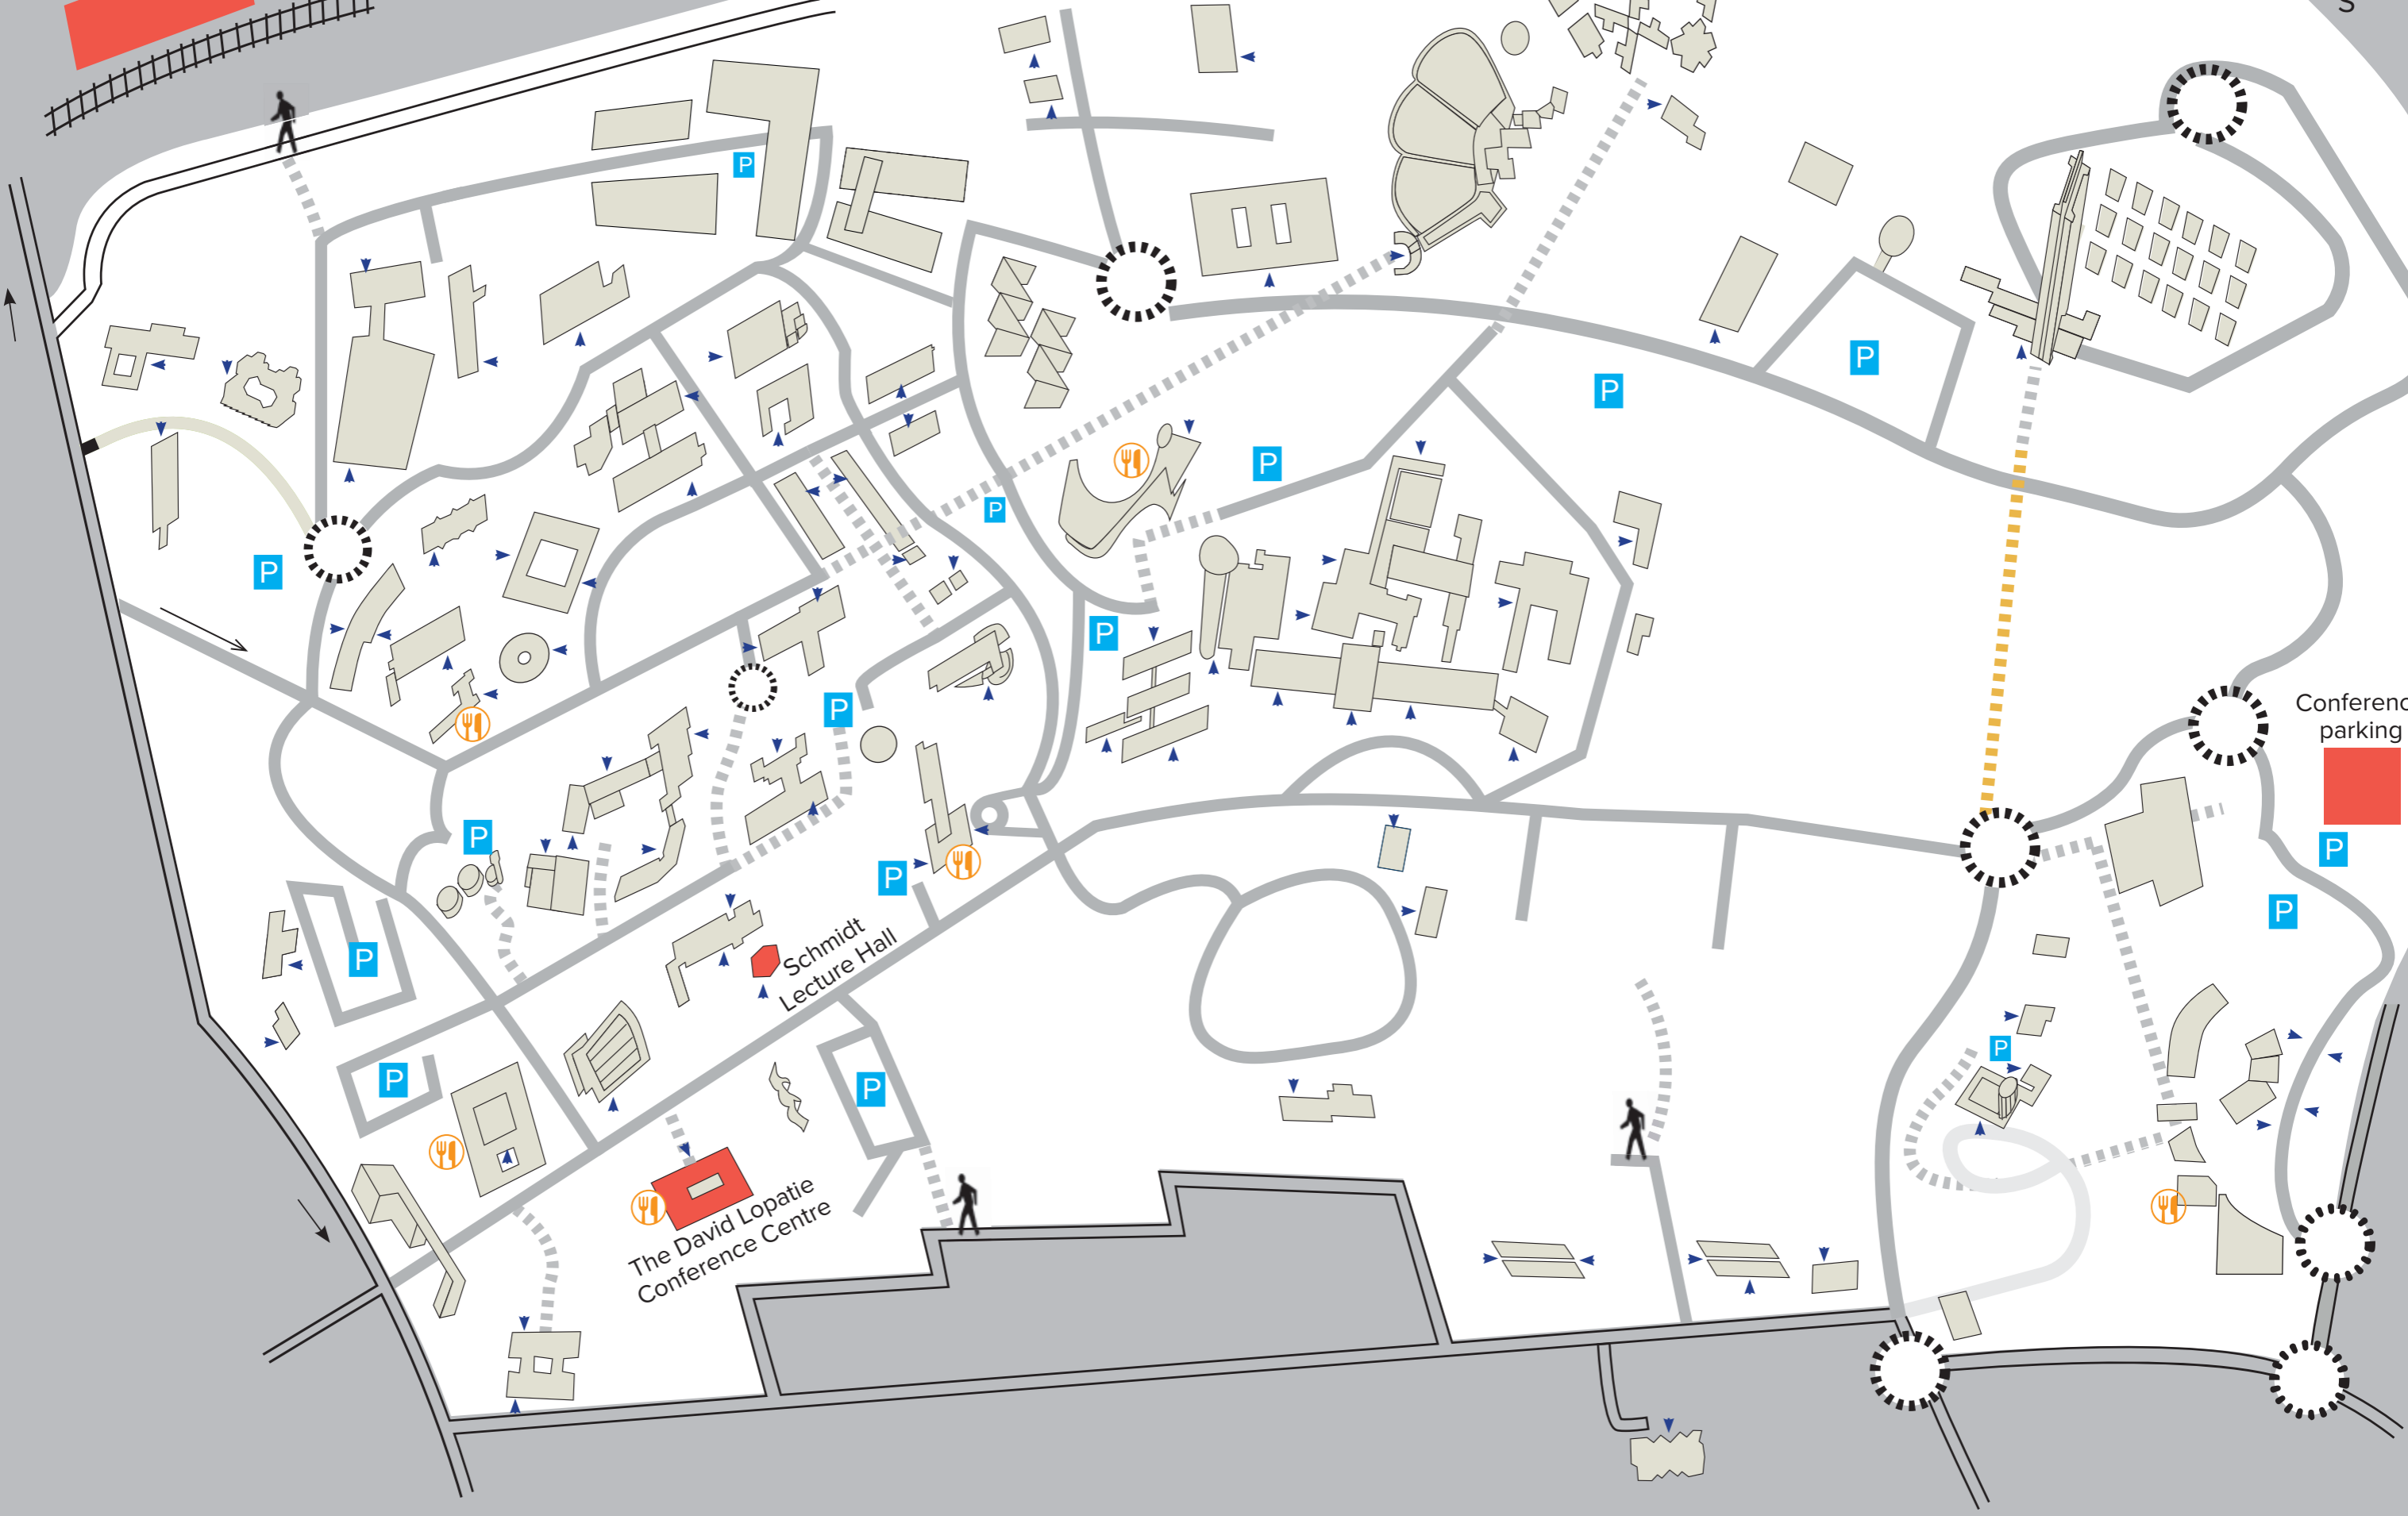

Train Station

The David Lopatie
Conference Centre

Schmidt
Lecture Hall

Conference
parking